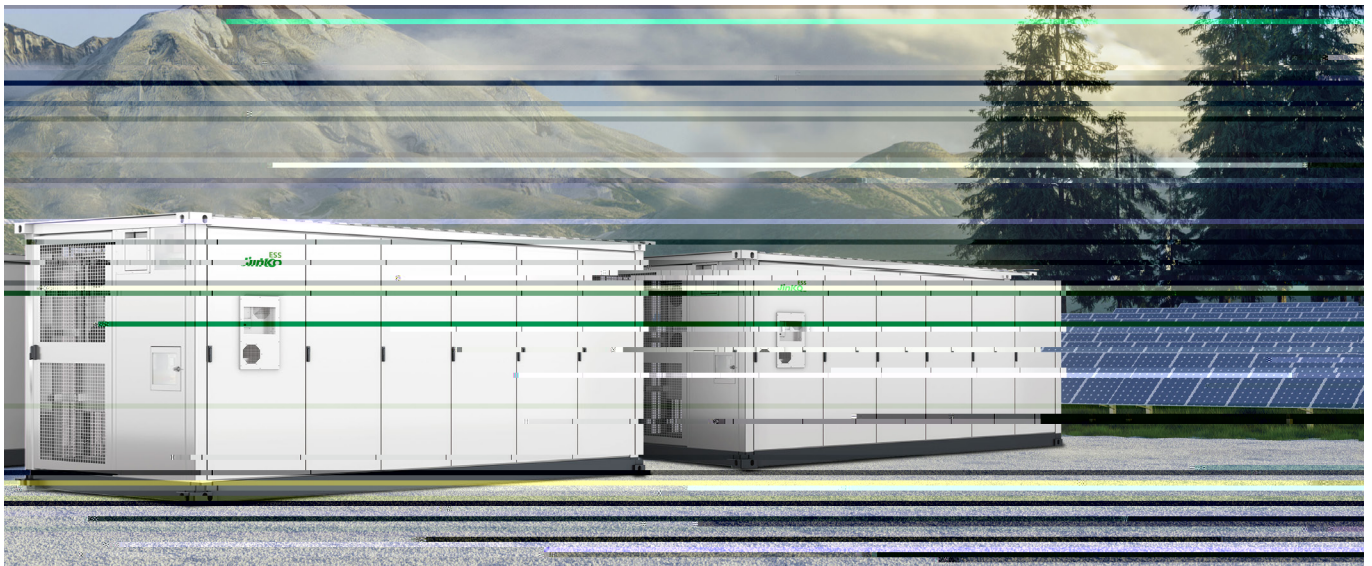

JinkoSolar to Supply 100MWh Liquid Cooling ESS SunTera to Build Grid-side Energy Storage Power Station in Jiande, Zhejiang Province

JKE-3440

Equipped with 2800K LED color and